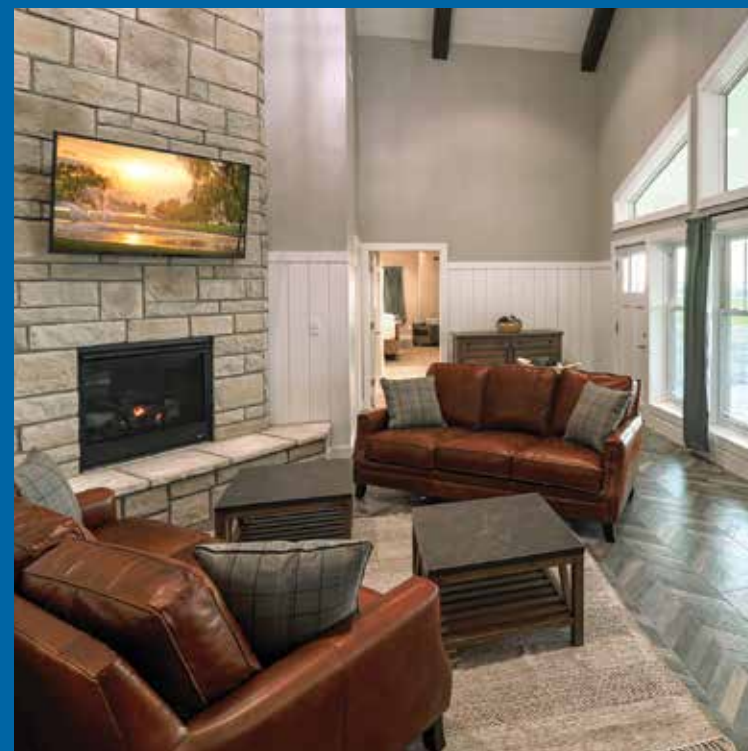

GATHER TOGETHER

Maumee Bay Lodge's new

reunion cabin is ready for gatherings of up to 18 guests. It sits steps away from the Lake Erie Break wall, offering stunning views of Lake Erie.

The Main Level features:

- ~ fully equipped kitchen
- ~ 10 person dining table
- ~ kitchen island with 4 stools
- ~ fully furnished living area with a 2-story fireplace, 55" television and comfortable seating
- ~ 4 bedrooms with en suite bathroom

Suite 1:

- » 2 double queen beds
- » ADA accessible bathroom with roll-in shower

Suite 2:

- » 1 king bed
- » jetted bath tub / shower combo

Suite 3:

- » 2 double queen beds
- » walk-in shower
- » private access to outdoor patio with chairs and views of Lake Erie

Suite 4:

- » 1 king bed
- » walk-in shower
- » private access to outdoor patio with chairs and views of Lake Erie

- ~ guest laundry
- ~ full bath
- ~ covered porch just off of the living area features dining table for 10, industrial propane grill, and a private campfire
- ~ ADA accessible
- ~ WiFi

The Loft features:

- ~ 2 sets of bunk beds (twin over full) sleeps up to 6
- ~ television
- ~ comfortable seating and a game table

REUNION cabin