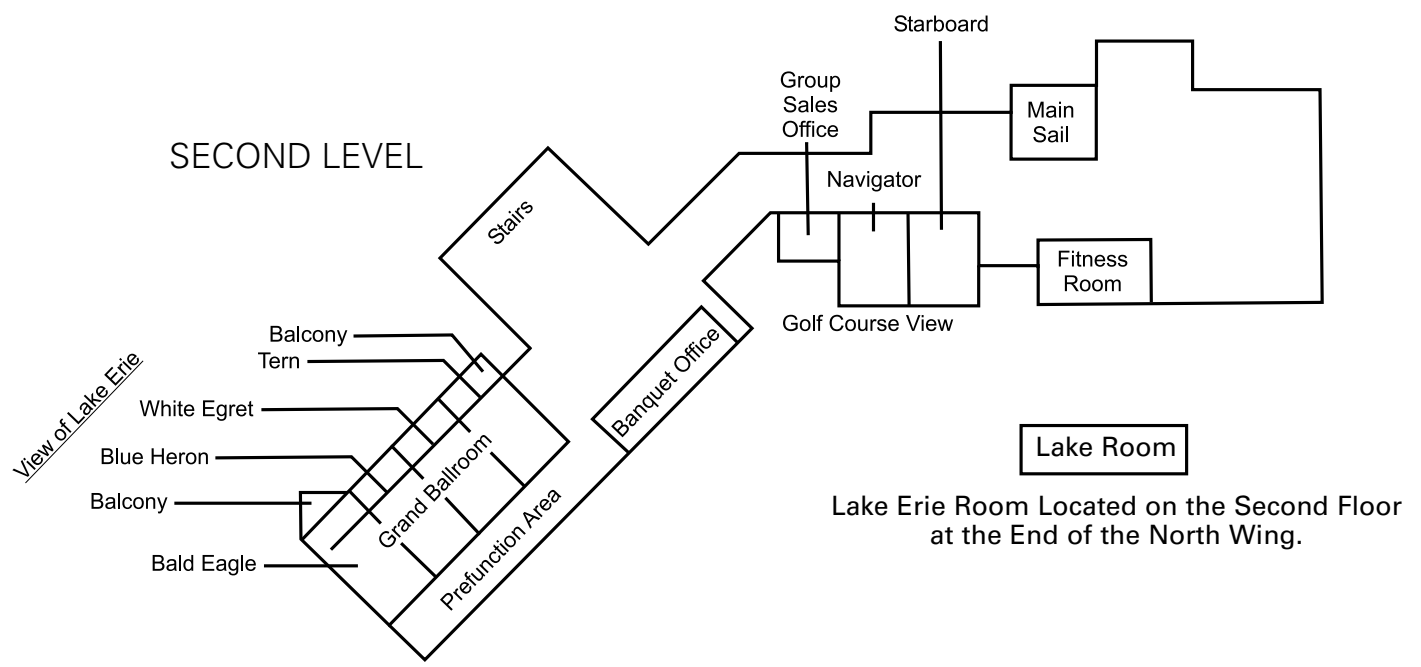

Name	Square Feet	Dimensions	Ceiling Height	Theater	Rounds (8)	Classroom	Conference	U-Shape	Block 0
Grand Ballroom	5,520	46 x 120	14'	550	384	250	108	104	120
Bald Eagle	2,520	60 x 42	14'	200	144	80	50	40	60
Blue Heron	1,196	46 x 26	14'	90	72	50	40	28	40
White Egret	1,196	46 x 26	14'	90	72	50	40	28	40
Tern	1,363	47 x 29	14'	100	72	50	40	28	40
Eagle & Heron	4,020	60 x 67	14'	266	240	130	60	50	72
Eagle, Heron & Egret	5,580	60 x 93	14'	410	336	190	75	80	96
Heron, Egret & Tern	5,580	60 x 93	14'	360	272	160	68	64	85
Egret & Tern	3,854	47 x 82	14'	234	144	100	44	40	64
Navigator & Starboard	1,696	32 x 53	9'	120	96	80	45	40	50
Starboard	832	32 x 26	9'	60	56	40	30	20	28
Navigator	864	32 x 27	9'	60	56	40	30	20	28
Mainsail	672	28 x 24	7'	40	40	32	21	18	24
Lake Erie	288	24 x 12	8'	N/A	N/A	N/A	14	N/A	N/A
Seasonal: White Tent	2,700	30 x 90	N/A	N/A	150	N/A	N/A	N/A	N/A

Actual capacity of rooms will depend on the set-up style in the room. All occupancies are maximum room sets allowable for space, local and state codes. Occupancies may decrease depending upon additional service items in the room, such as audio visual equipment, head table, buffet tables, dance floor, and display tables.