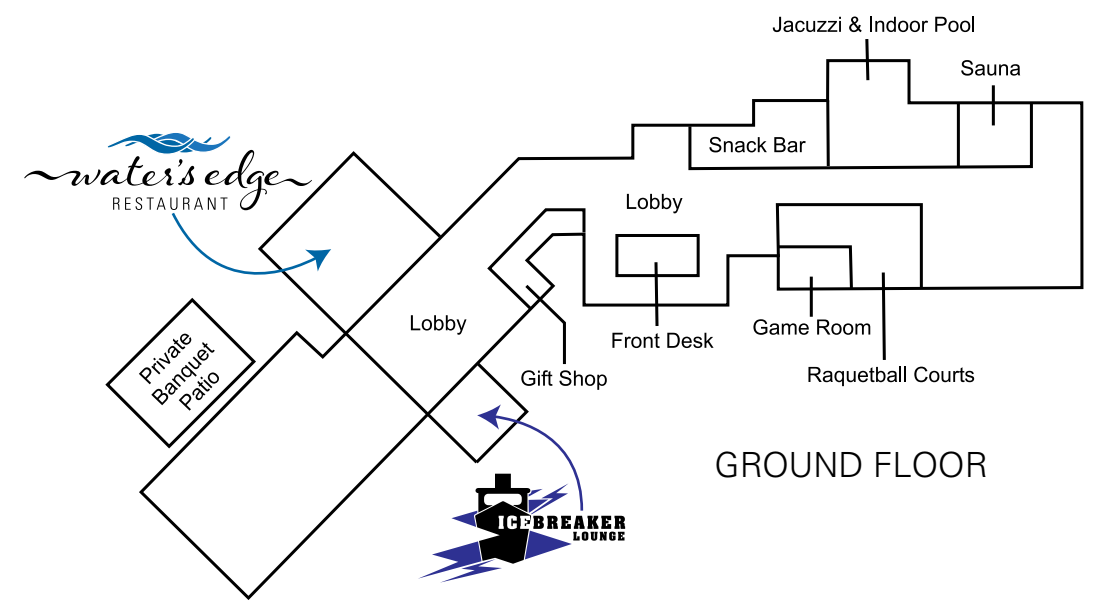

Name	Square Feet	Dimensions	Ceiling Height	Theater	Rounds (8)	Classroom	Conference	U-Shape	Block 0
Grand Ballroom	5,520	46 x 120	14'	550	384	250	108	104	120
Bald Eagle	2,520	60 x 42	14'	200	144	80	50	40	60
Blue Heron	1,196	46 x 26	14'	90	72	50	40	28	40
White Egret	1,196	46 x 26	14'	90	72	50	40	28	40
Tern	1,363	47 x 29	14'	100	72	50	40	28	40
Eagle & Heron	4,020	60 x 67	14'	266	240	130	60	50	72
Eagle, Heron & Egret	5,580	60 x 93	14'	410	336	190	75	80	96
Heron, Egret & Tern	5,580	60 x 93	14'	360	272	160	68	64	85
Egret & Tern	3,854	47 x 82	14'	234	144	100	44	40	64
Navigator & Starboard	1,696	32 x 53	9'	120	96	80	45	40	50
Starboard	832	32 x 26	9'	60	56	40	30	20	28
Navigator	864	32 x 27	9'	60	56	40	30	20	28
Mainsail	672	28 x 24	7'	40	40	32	21	18	24
Lake Erie	288	24 x 12	8'	N/A	N/A	N/A	14	N/A	N/A
Seasonal: White Tent	2,700	30 x 90	N/A	N/A	150	N/A	N/A	N/A	N/A

Actual capacity of rooms will depend on the set-up style in the room. All occupancies are maximum room sets allowable for space, local and state codes. Occupancies may decrease depending upon additional service items in the room, such as audio visual equipment, head table, buffet tables, dance floor, and display tables.