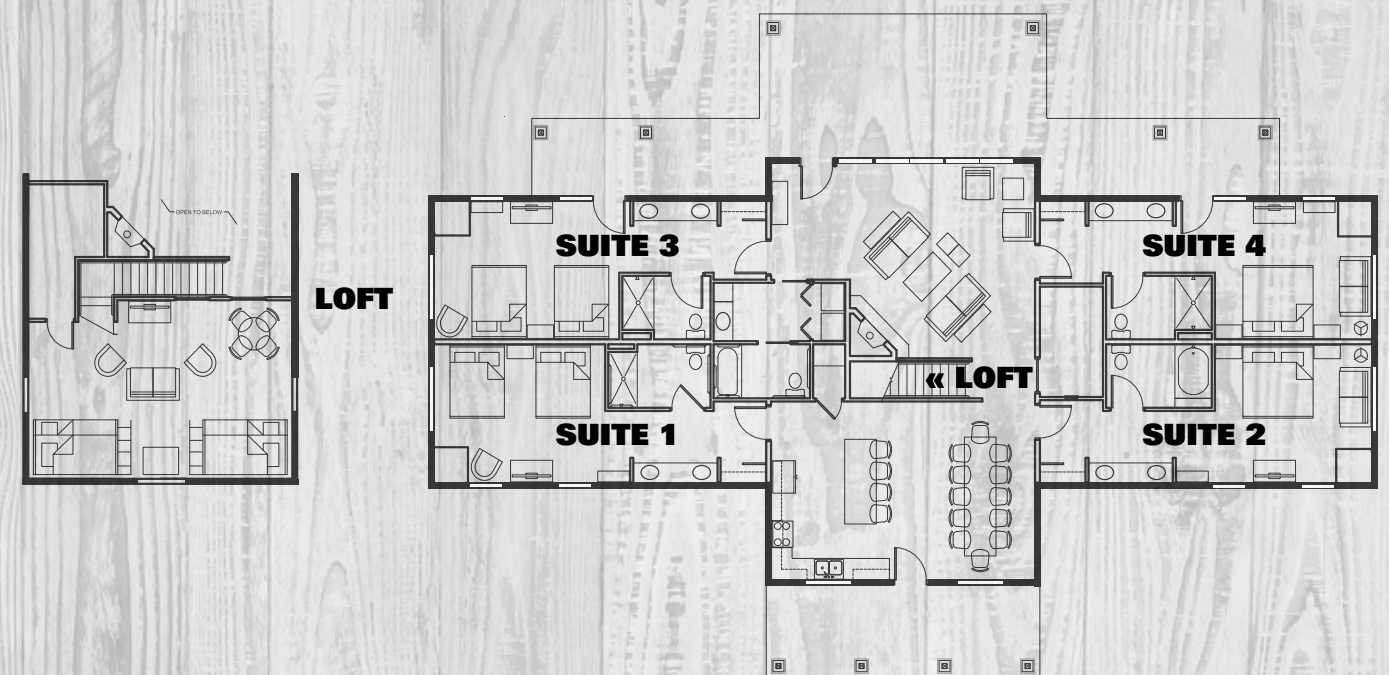

### Suite 3:

- » 2 double queen beds
- » walk-in shower
- » private access to outdoor patio with chairs and views of Lake Erie

### Suite 4:

- » 1 king bed
- » walk-in shower
- » private access to outdoor patio with chairs and views of Lake Erie

- ~ guest laundry
- ~ full bath
- ~ covered porch just off of the living area features dining table for 10, industrial propane grill, and a private campfire
- ~ ADA accessible
- ~ WiFi

## The Loft features:

- ~ 2 sets of bunk beds (twin over full) sleeps up to 6
- ~ television
- ~ comfortable seating and a game table

# REUNION cabin