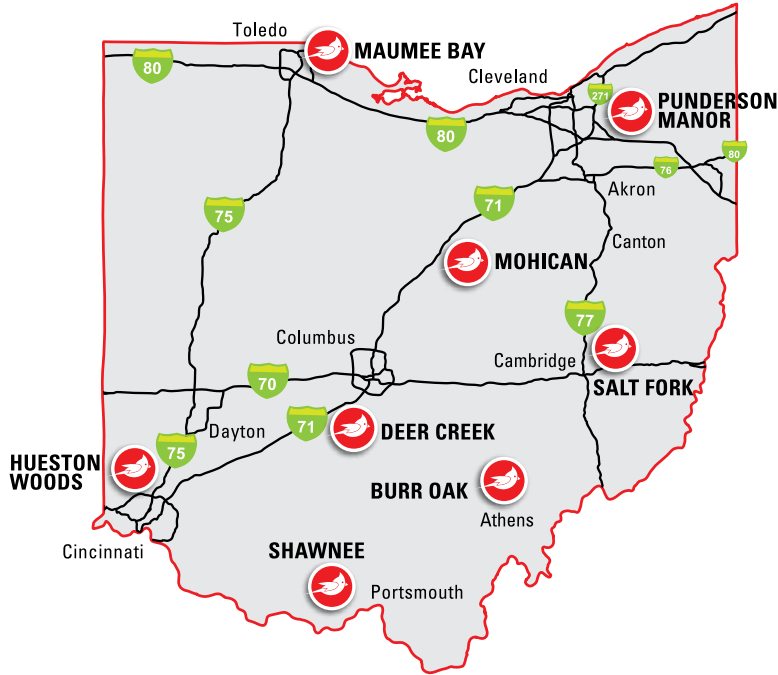

**Kathleen
Williams, CMP**

Regional Sales Manager
440-353-0955

KWilliams@GreatOhioLodges.com

GreatOhioLodges.com

GREAT OHIO LODGES

Cambridge SALT FORK LODGE & CONFERENCE CENTER

- » 148 lodge guestrooms & suites
 - » 54 cabins/cottages
 - » 7,000 sq ft of flexible meeting space
- US Route 22 East
Cambridge, OH 43725
740-435-9000
SaltForkParkLodge.com